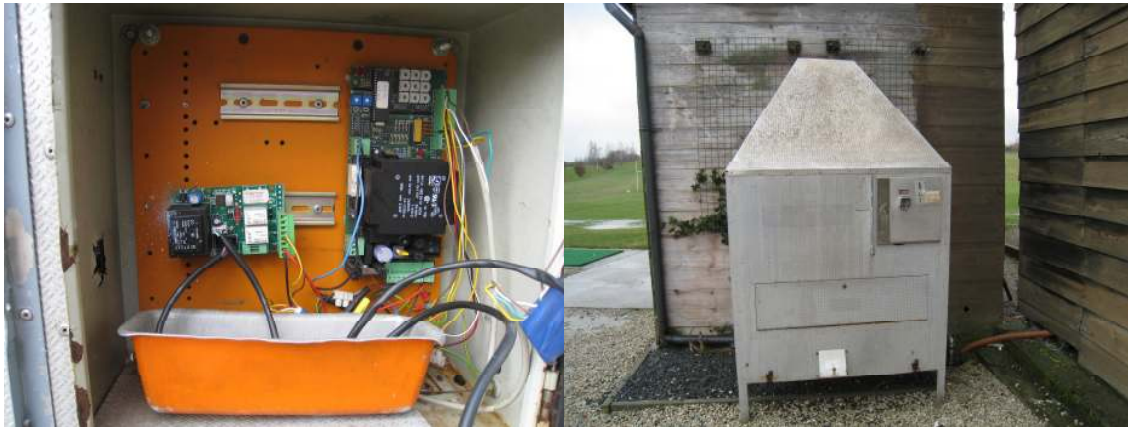

CHIARA

Second hand Range Servant Ball Dispenser RS-12

With Cone Top

For over 25 years the RS Golf Ball Dispenser Series has been quietly dispensing hundreds of millions of golf balls worldwide.

The original flagship product of Range Servant is the RS-Golf Ball Dispenser, which has consistently proven to be the most reliable and durable ball dispenser on the market. Using the Grid and Cradle System, introduced in 1983, it consistently delivers an exact amount of clean, counted and un-damaged balls to the customer.

RS models are available in lower capacity Flat Top format or higher capacity Cone Top format. Flat Top models are only 59" tall which allows for easy and ergonomic manual loading. Cone Top models are taller and are designed to be filled by our ball elevator or blower system. All RS dispensers are modular in design. This allows your ball dispenser to expand in size along with your business